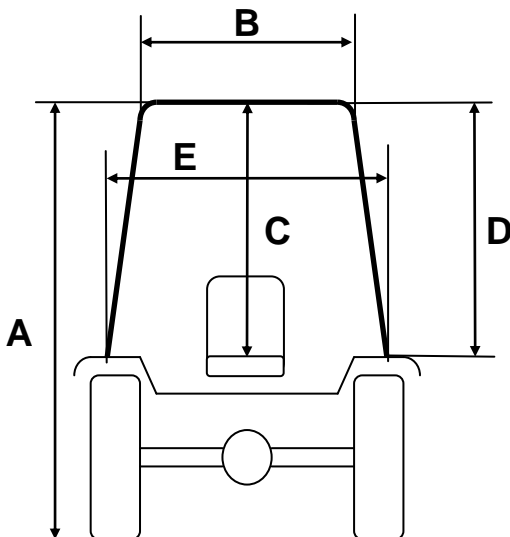

Lamborghini SPIRE F PLATFORM 90 | 95 | 100 | 105 | 115 StageV

CABIN Lamborghini SPIRE F 105 PLATFORM StageV Back Tyres 380/70 R.24	
A	2320 mm
B	1000 mm
C	1050 mm
D	1090 mm
E	1170 mm