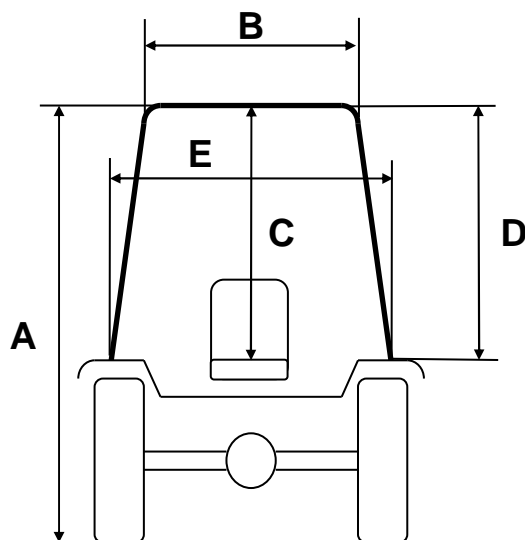

NEW CABIN FOR TRACTOR SERIES:

VALPADANA 7070 IS – 7080 IS Reversible

Cabin VALPADANA 7070 IS Reversible
Tractor Tyres 320/70 R.20

| | |
|---|---------|
| A | 2190 mm |
| B | 810 mm |
| C | 970 mm |
| D | 1160 mm |
| E | 1020 mm |