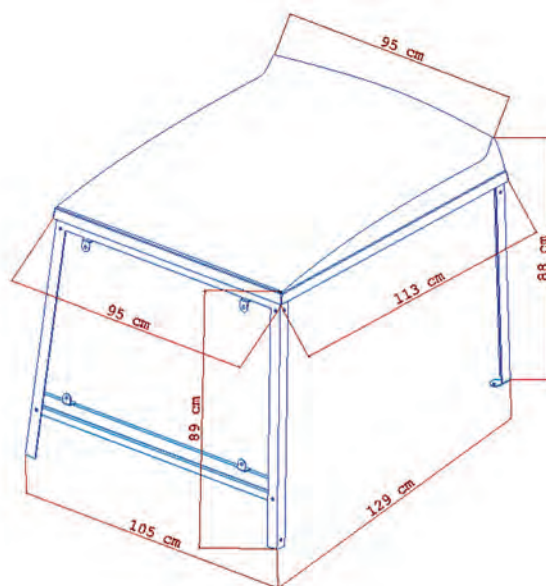

ON REQUEST

- Left homologated driving mirror
- Front lights (the pair)
- Sunshade
- Flashing light socket
- Flashing light