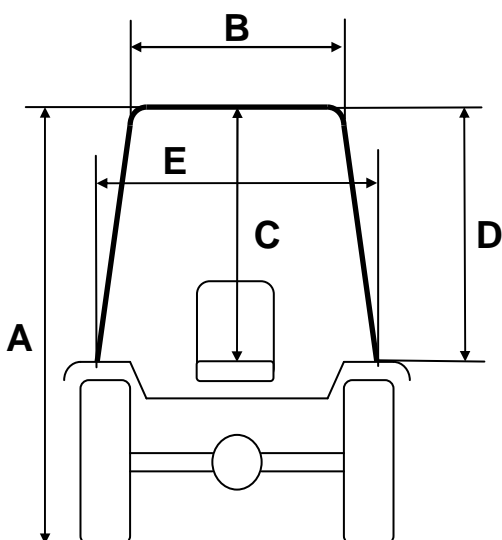

NEW CABIN FOR TRACTORS

CABIN SAME ARGON3 65-75-80 EuroIII	
Back Tyres 340/85 R.28	
Rear mudguards LOW	
A	2360 mm
B	1100 mm
C	1050 mm
D	990 mm
E	1180 mm
CABIN SAME ARGON3 65-75-80 EuroIII	
Back Tyres 16.9 R.30	
Rear mudguards TALL	
A	2440 mm
B	1100 mm
C	1050 mm
D	930 mm
E	1180 mm