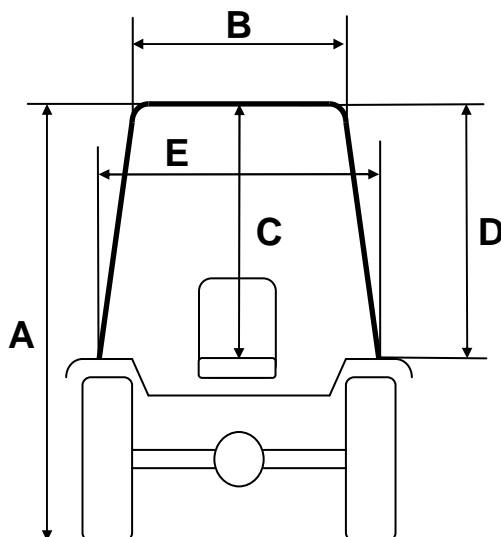

CABIN for NEW HOLLAND TD3.50 / F480 tractors

CABIN NEW HOLLAND TD3.50
CABIN NEW HOLLAND F480
Back Tyres 320/85 R.24

A	2180 mm
B	910 mm
C	960 mm
D	960 mm
E	985 mm