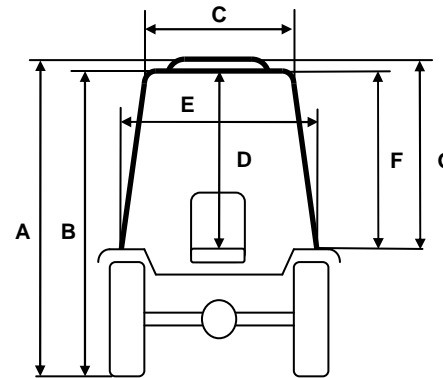

**NEW "COMPACT" LOW-PROFILE CABIN FOR TRACTOR:**  
**NEW HOLLAND** T3.50F / T3.55F / T3.65F / T3.75F

**NEW APPROVAL "STANDARD" CABIN FOR TRACTOR:**  
**NEW HOLLAND** T3.50F / T3.55F / T3.65F / T3.75F

<b>"COMPACT" CABIN NEW HOLLAND T3.75F</b> Back Tyres 360/70 R.24	
A	1920 mm
B	1880 mm
C	790 mm
D	930 mm
E	940 mm
F	640 mm
G	680 mm

<b>"STANDARD" CABIN NEW HOLLAND T3.75F</b> Back Tyres 360/70 R.24	
A	2170 mm
B	2110 mm
C	910 mm
D	1000 mm
E	970 mm
F	850 mm
G	910 mm