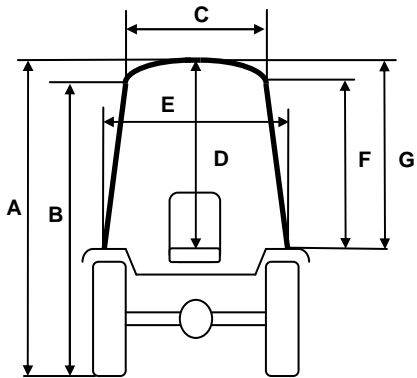

**NEW "COMPACT" LOW-PROFILE CABIN FOR TRACTOR:**  
**NEW HOLLAND** T3.50F / T3.55F / T3.65F / T3.75F

**NEW APPROVAL "STANDARD" CABIN FOR TRACTOR:**  
**NEW HOLLAND** T3.50F / T3.55F / T3.65F / T3.75F

<b>"COMPACT" CABIN NEW HOLLAND T3.75F</b> Back Tyres 360/70 R.24	
A	1920 mm
B	1880 mm
C	790 mm
D	930 mm
E	940 mm
F	640 mm
G	680 mm

<b>"STANDARD" CABIN NEW HOLLAND T3.75F</b> Back Tyres 360/70 R.24	
A	2170 mm
B	2110 mm
C	910 mm
D	1000 mm
E	970 mm
F	850 mm
G	910 mm