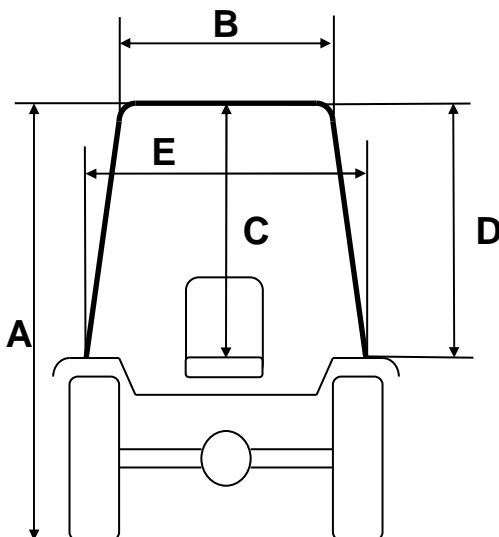

CABIN for **LANDINI 7070 – 7080 IS** tractors

CABIN for Landini 7070 IS tractor Tractor Tyres 320/70 R.20	
A	2170 mm
B	810 mm
C	980 mm
D	1160 mm
E	1020 mm