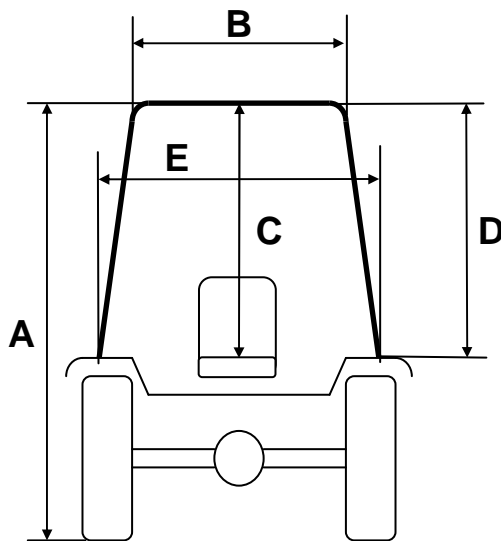

NEW CABIN FOR TRACTORS:

LAMBORGHINI RF. TARGET 60-70-80-90 EuroIII

CABIN Lamborghini RF. TARGET EuroIII Back Tyres 420/70 R.28	
Rear mudguards TALL	
A	2230 mm
B	900 mm
C	1120 mm
D	910 mm
E	1040 mm
CABIN Lamborghini RF. TARGET EuroIII Back Tyres 360/70 R.24	
Rear mudguards LOW	
A	2200 mm
B	900 mm
C	1060 mm
D	960 mm
E	1050 mm